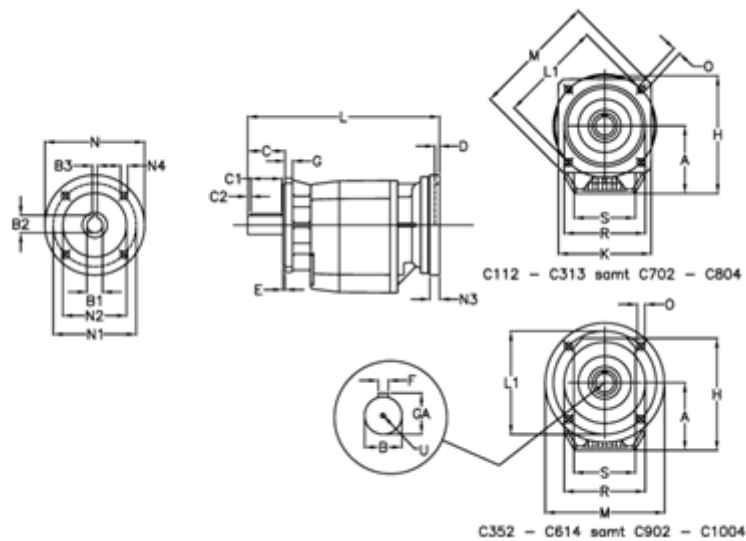

Article number: 40600701532450

Description: Helical gearbox
C702F-15,3-P132B5

Measures

A = 208.0	D = 5.0	L1 = 300	R = 262
B = 60	E = 5	M = 350	S = 250
B1 = 38	F = 18	N = 300	U = M20x42
B2 = 41.3	G = 17	N1 = 265	
B3 = 10	GA = 64.0	N2 = 230	
C = 120	H = 358.0	N3 = 16	
C1 = 90	K = 300	N4 = 14	
C2 = 15	L = 519.5	O = 18.0	